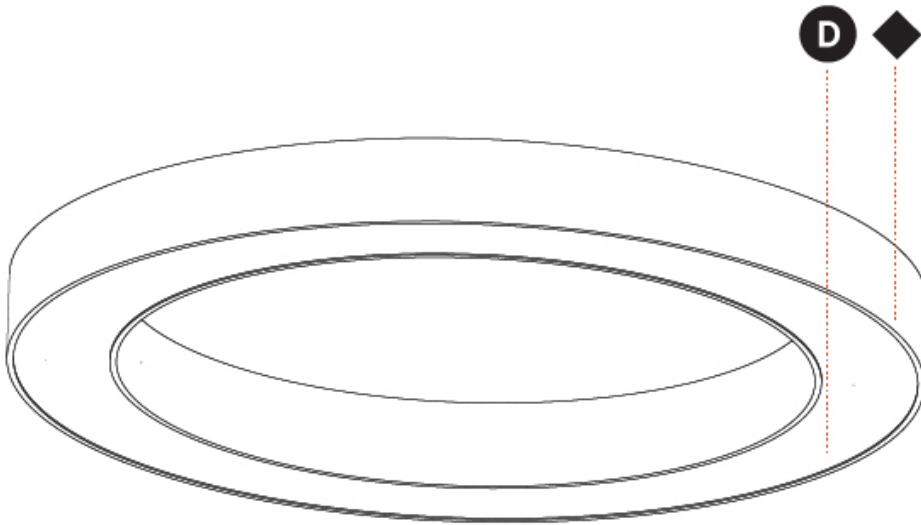

A32914-

PROJECT	_____
TYPE	_____
SPECIFIER	_____
QUANTITY	_____
DATE	_____