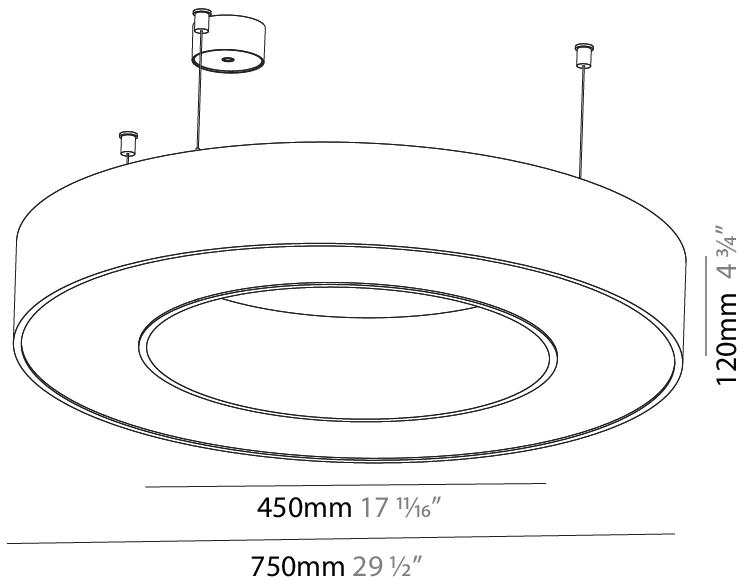

GENERAL

Series: Glorious
Subseries: Glorious
Brand: Prolight
Division: Architectural
Mounting Type: Suspension
Mounting Location: Ceiling
Subcategory: Ambient

PHYSICAL

Shape: Round
Diameter (mm): 750
Diameter (in): 29 1/2
Height (mm): 120
Height (in): 4 3/4
Max. Overall Height (mm): 2120
Max. Overall Height (in): 83 7/16
Light Distribution: Direct / Indirect
Weight (kg): 7.675
Weight (lbs): 16.9
Diffuser: [PMMA - Opal or Micro-Prism](#)
Fixture Finish: [SSR / BKV / CWI / CRY / HAB / UFT / ITA / RUA / FTG / MYG / LOD / PUS / FRO / FUP / KIA / POP / BLS / SPG / MEY / GOH / GUM / CHC / COM / ABZ / JAG / OBR / MOS / ROR](#)
Fixture Material: Aluminum

ELECTRICAL

Lamp Type: LED (Zhaga Standard)
Input Wattage (W): 45
Total Output Wattage (W): 40 / 32 (3500K)
Dimming: [Non-Dimming / Phase Dimming (120Vac only) / 0-10V Dimming](#)
Driver Included: Yes
Driver Location: Integrated
Driver Type: Constant Current
Driver Class: Class 2
Input Voltage (V): 120 - 277
Constant Current (mA): 350 / 600/400 (3500K)

LED

[Color Temperature (°K): 3000 / 3500 / 4000](#)
Max. Delivered Lumen (lm): 2770 / 2862 / 2920 Direct / 1380 / 1440 / 1470 Indirect
CRI: >80 CRI
Efficiency (%): 71
Lamp Life (hrs): 50000

OPTICAL

RATINGS AND CERTIFICATIONS

Certified By: Certified for North American Standards
IP rating: IP20