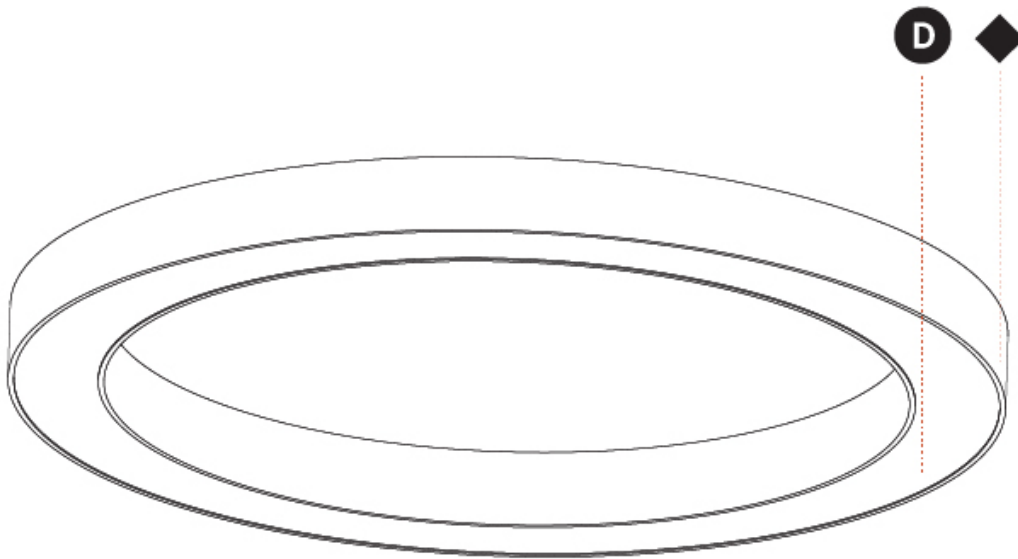

A32907-

PROJECT _____

TYPE _____

SPECIFIER _____

QUANTITY _____

DATE _____